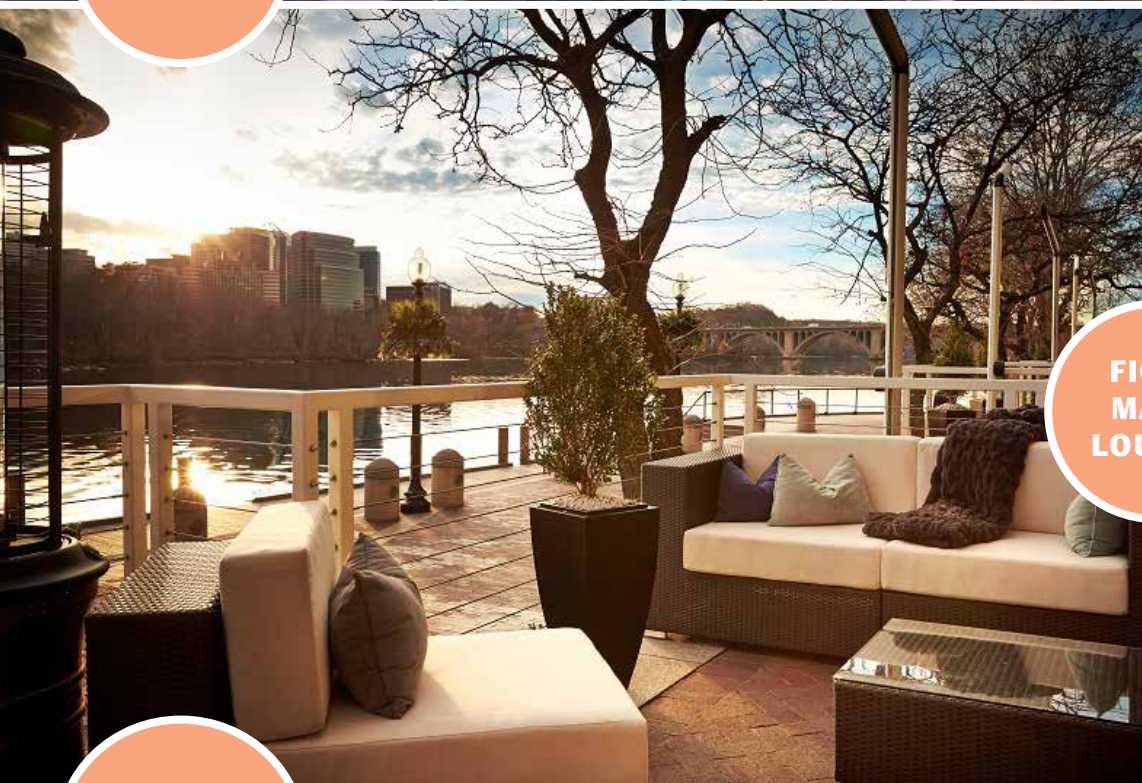

WINTER ICE RINK

FIOLA MARE LOUNGE

SUMMERTIME FUN

WHITEHURST FWY
K STREET

POTOMAC RIVER

3050K

1st Floor

6,528 RSF