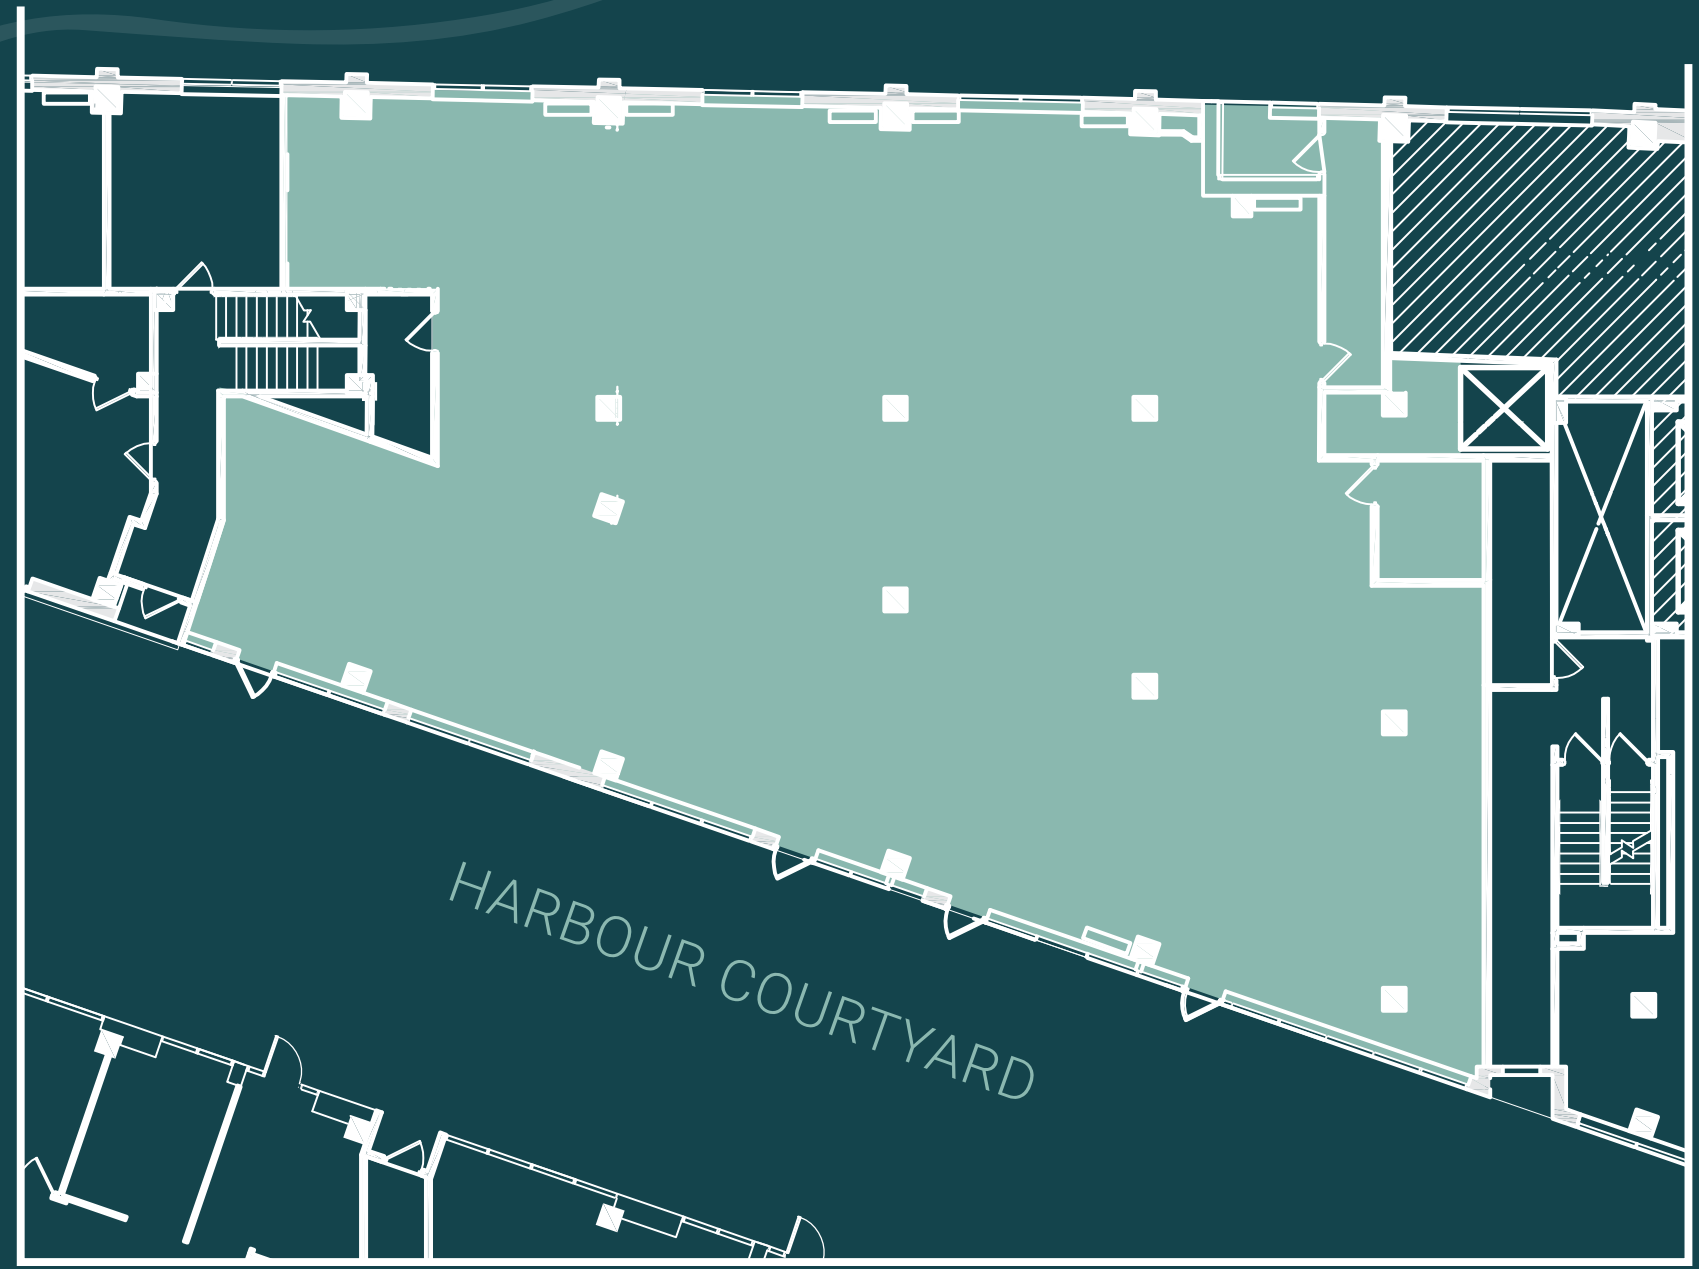

WINTER ICE RINK

FIOLA MARE LOUNGE

SUMMERTIME FUN

WHITEHURST FWY
K STREET

POTOMAC RIVER

3050K

1st Floor

6,528 RSF