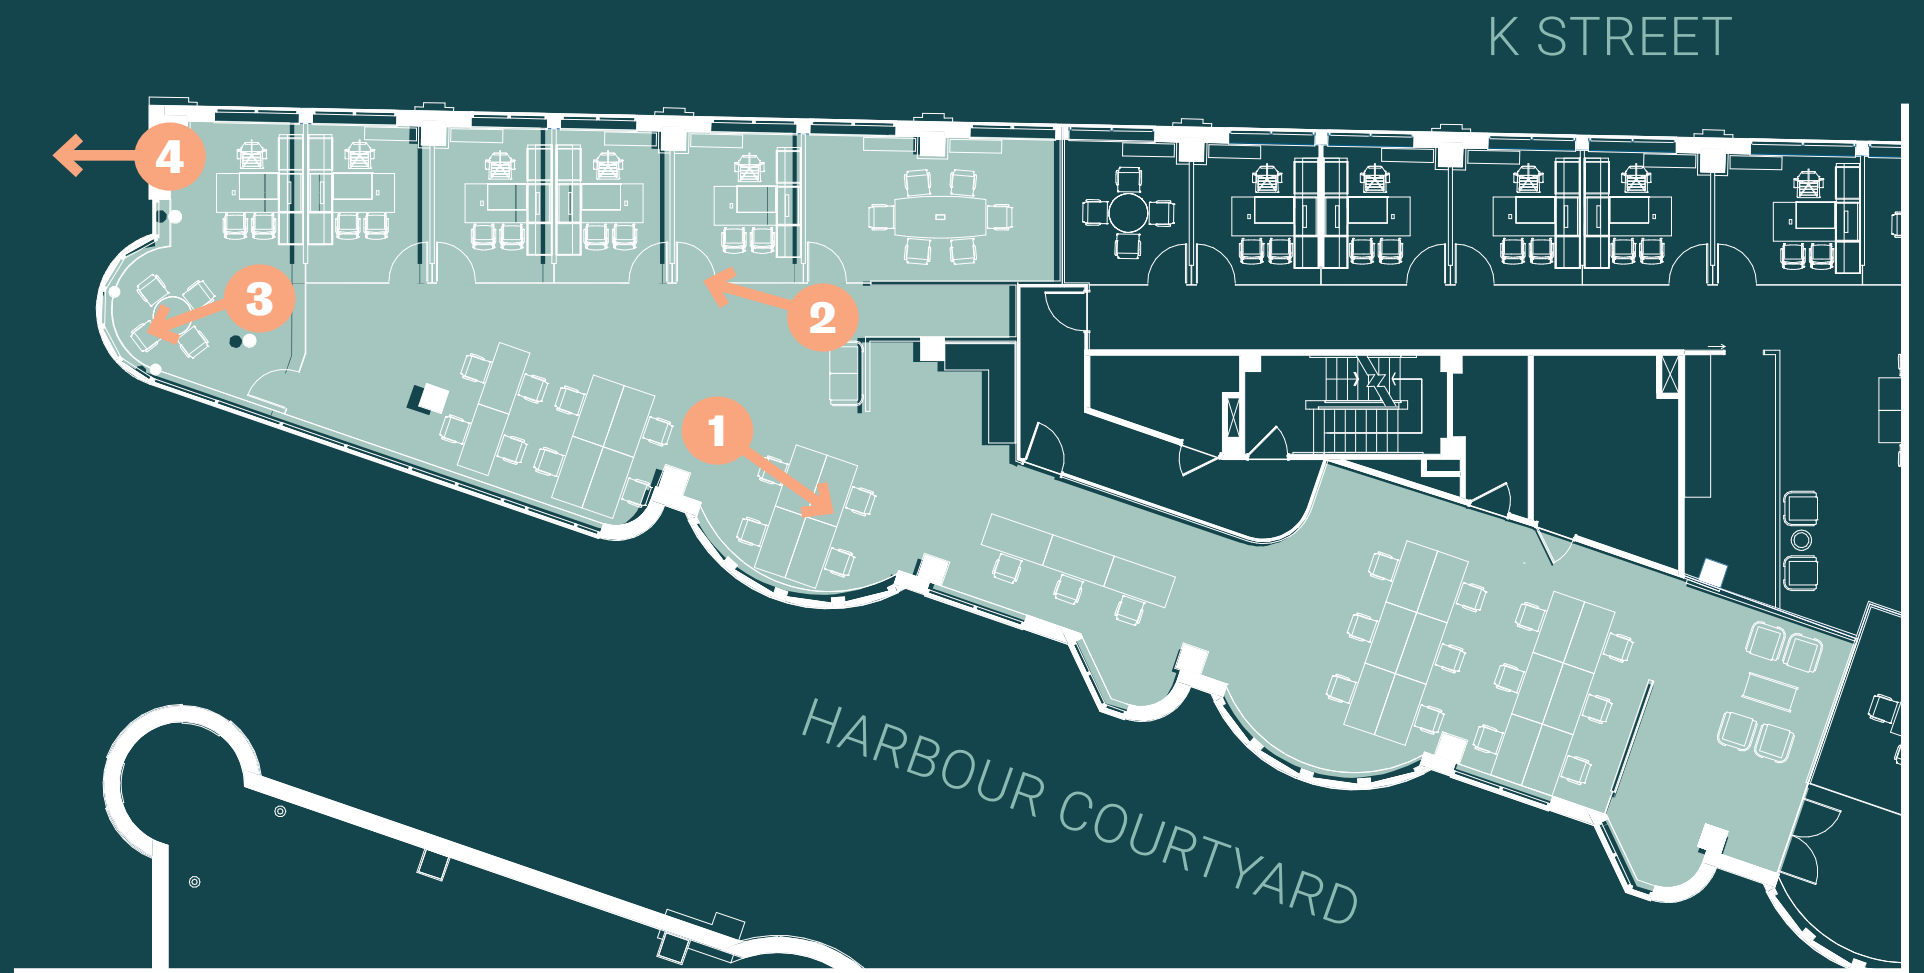

VIEW 1

VIEW 2

PHOTOS OF SUITE

VIEW 3

VIEW FROM SUITE

VIEW 4

WHITEHURST FWY
K STREET

POTOMAC RIVER

3050K Spec Suites

2nd Floor
5,057 RSF

WASHINGTON HARBOUR
GEORGETOWN WATERFRONT

VIRTUAL WALK-THROUGH
360-DEGREE MATTERPORT

CONTACT US

FOR YOUR NEXT WATERFRONT OFFICE SPACE

EVAN BEHR
202 719 5642
evan.behr@am.jll.com