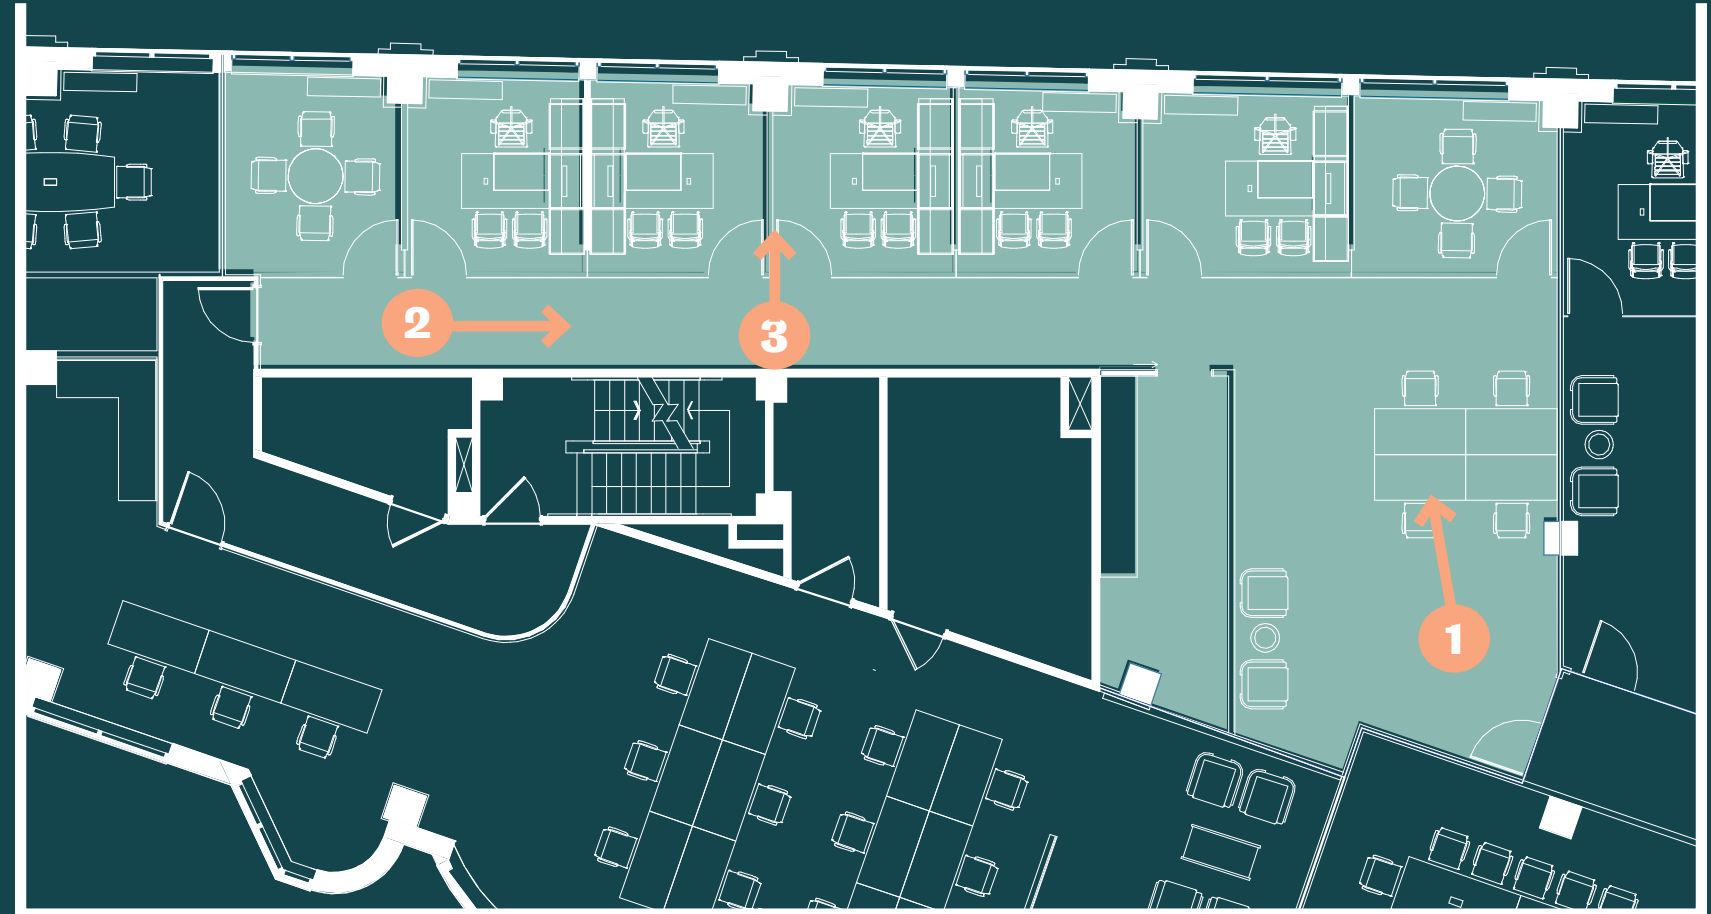

PHOTOS OF SUITE

VIEW 1

VIEW 2

VIEW 3

# 3050K Spec Suites

2nd Floor  
2,610 RSF

WASHINGTON HARBOUR  
GEORGETOWN WATERFRONT

**VIRTUAL WALK-THROUGH**  
360-DEGREE MATTERPORT

K STREET